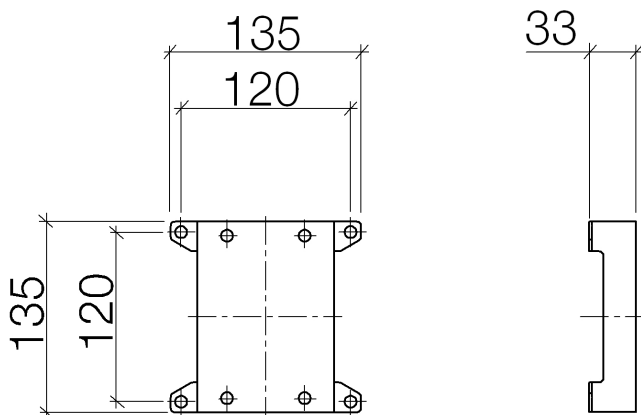

Bathtub - Symetrics
WATER POINTS Adapter plate -
Article number: 12 305 970 90

- Width 5-3/8"
- Height 5-3/8"
- Depth 1-1/4"
- Adapter plate for mounting concealed rough parts 35 205 970 90 on the xGRID installation track.

Dimensional drawing

All dimensions in mm / inch = mm x 0,0394

Bathtub - Symetrics
WATER POINTS Adapter plate -
Article number: 12 305 970 90

Bathtub - Symetrics
WATER POINTS Adapter plate -
Article number: 12 305 970 90

Spare parts list

Number	Item Number	Designation	Number of units
1	09 23 10 037 90	nut	4
2	09 30 11 048 90	disc	4
3	09 23 10 023 90	nut	4
4	09 30 30 091 90	screw	4
5	09 30 30 152 90	screw	4