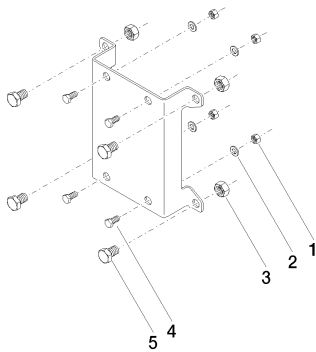

Bathtub - Symetrics
WATER POINTS Adapter plate -
Article number: 12 305 970 90

- Width 5-3/8"
- Height 5-3/8"
- Depth 1-1/4"
- Adapter plate for mounting concealed rough parts 35 205 970 90 on the xGRID installation track.

Dimensional drawing

All dimensions in mm / inch = mm x 0,0394

Bathtub - Symetrics
WATER POINTS Adapter plate -
Article number: 12 305 970 90

Bathtub - Symetrics
WATER POINTS Adapter plate -
Article number: 12 305 970 90

Spare parts list

Number	Item Number	Designation	Number of units
1	09 23 10 037 90	nut	4
2	09 30 11 048 90	disc	4
3	09 23 10 023 90	nut	4
4	09 30 30 091 90	screw	4
5	09 30 30 152 90	screw	4